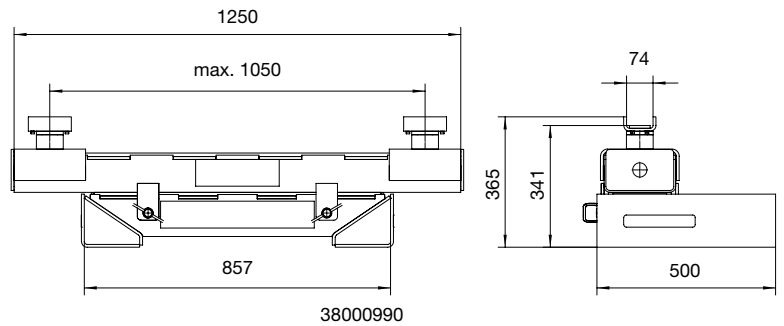

## Opcje

38010950

An adapter cart for easy storage and movement of 2 multi-purpose adapters is available.

A wide range of pick up adapters is available for various purposes.

Model	Special Vehicle Version	Special Vehicle Version Extended	Light Truck Version
Article number	38000950	38000990	38000970
Suitable for columns	ST1075-ST1085-ST1100	ST1075-ST1085-ST1100 with extended baseframe	ST1075-ST1085-ST1100
Capacity*	10,000 kg	6,600 kg	2,500 kg
Weight	110 kg	160 kg	80 kg