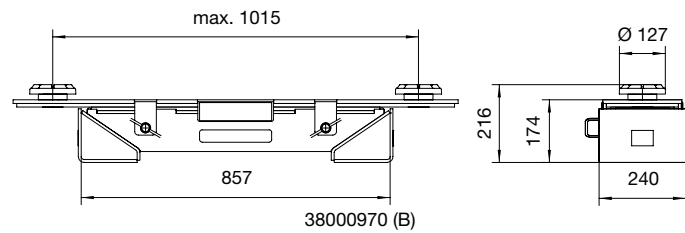

## Opcje

38010950

An adapter cart for easy storage and movement of 2 multi-purpose adapters is available.

A wide range of pick up adapters is available for various purposes.

Model	Special Vehicle Version	Special Vehicle Version Extended	Light Truck Version
Article number	38000950	38000990	38000970
Suitable for columns	ST1075-ST1085-ST1100	ST1075-ST1085-ST1100 with extended baseframe	ST1075-ST1085-ST1100
Capacity*	10,000 kg	6,600 kg	2,500 kg
Weight	110 kg	160 kg	80 kg