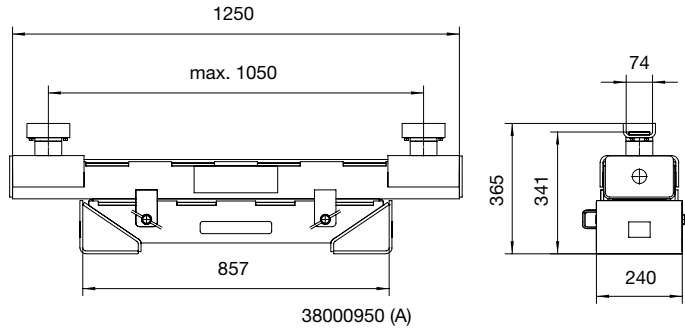

## Opcje

38010950

An adapter cart for easy storage and movement of 2 multi-purpose adapters is available.

A wide range of pick up adapters is available for various purposes.

Model	Special Vehicle Version	Special Vehicle Version Extended	Light Truck Version
Article number	38000950	38000990	38000970
Suitable for columns	ST1075-ST1085-ST1100	ST1075-ST1085-ST1100 with extended baseframe	ST1075-ST1085-ST1100
Capacity*	10,000 kg	6,600 kg	2,500 kg
Weight	110 kg	160 kg	80 kg